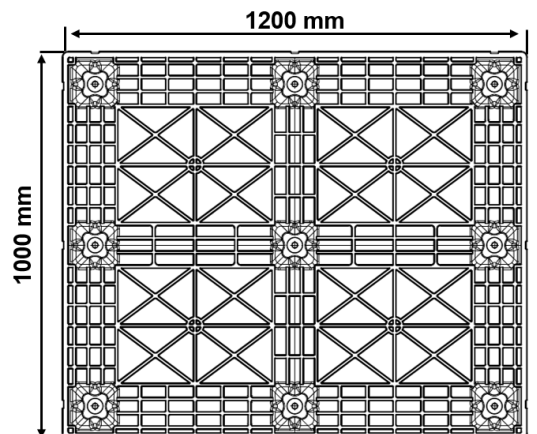

New Horizon Plastics are proud to present our medium to heavy duty Euro-sized pallet, made in the UK from 100% recycled plastic. Designed with 4-way entry, it supports loads up to 1.2 tonnes. Competitively priced, this durable Euro pallet is ideal for both single and multiple uses. Available in black as standard, it's fully recyclable at the end of its life cycle, offering an eco-friendly solution.

Dimensions (mm):	1000mm (Width) by 1200mm (Length) by 145mm (Height)
Weight (Kg):	20
Material:	100% Recycled Plastic