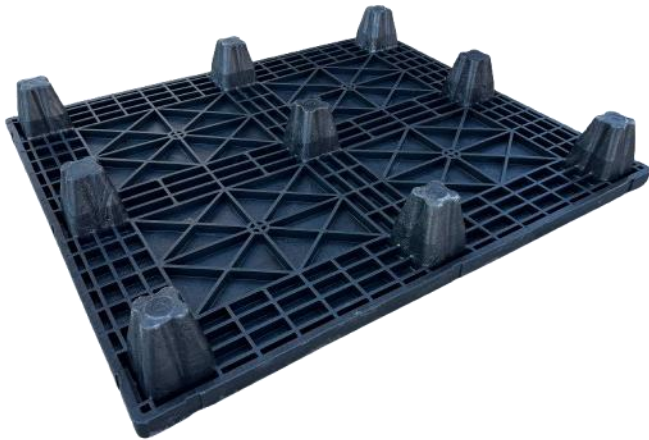

New Horizon Plastics are proud to present our medium to heavy duty Euro-sized pallet, made in the UK from 100% recycled plastic. Designed with 4-way entry, it supports loads up to 1.2 tonnes. Competitively priced, this durable Euro pallet is ideal for both single and multiple uses. Available in black as standard, it's fully recyclable at the end of its life cycle, offering an eco-friendly solution.

Dimensions (mm):	1000mm (Width) by 1200mm (Length) by 145mm (Height)
Weight (Kg):	20
Material:	100% Recycled Plastic